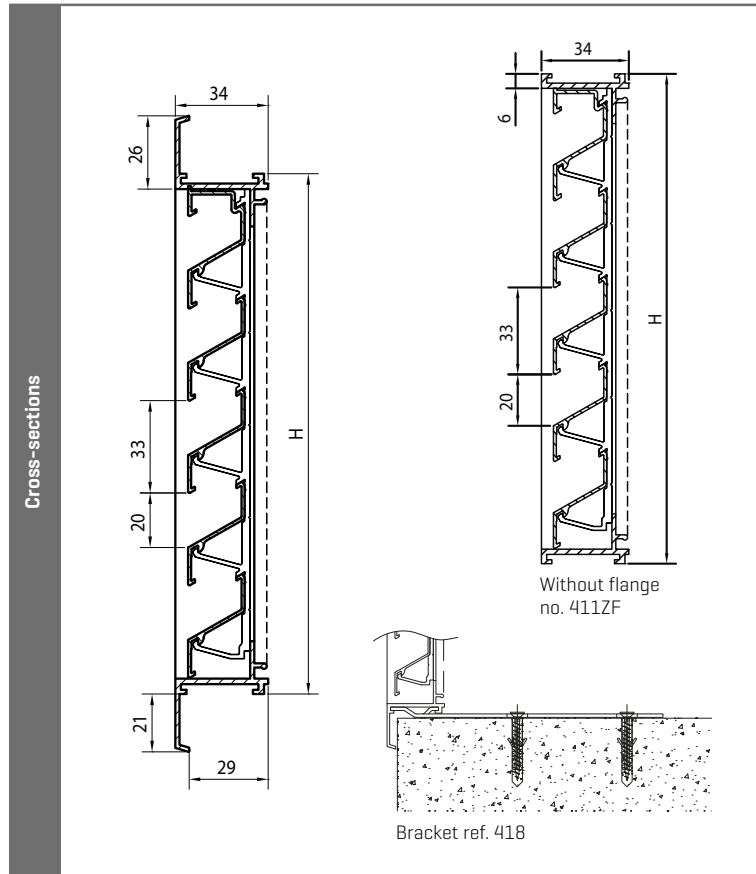

DIMENSIONS

- Blade pitch: 33,3 mm
- Depth to fit: 29 mm
- Flange size: 21 mm
- Minimum dimensions: 100 x 100 mm

FIXING

- Brackets ref. 418
- Spring clips ref. 419 available on request (small dimensions)
- For louvres larger than approx. 3 m², a reinforcing mullion is required to suit span and windload

OPTIONS *(see p. 12)*

- Water channel
- Drainage profile
- Removable insect mesh
- Backframe
- Filter
- Special shape *(see next p.)*
- Controllable *(see next p.)*
- Without flange *(see next p.)*
- Glazed-in louvre 414 *(see p. 82)*
- Stainless steel 304 mesh (6x6/10x10/20x20 mm) or without
- Insect screen or mesh in stainless steel 316
- Spring clips 419 (small dimensions)
- Cable feed channel

TYPICAL APPLICATIONS

- Every application without specific needs

TECHNICAL SPECIFICATIONS

All properties are valid for the standard version of the Louvre, unless otherwise stated.

Weatherability		[EN 13030]
Class (details see p. 14)		A4 [0.5 m/s]
Airflow		[EN 13030]
K-factor [entry]		26.30
K-factor [discharge]		25.51
C _d coefficient		0.195
C _e coefficient		0.198
Technical data		
Visual free area		59%
Physical free area		45%
IP class (louvre with mesh; electrical installation at least 100 mm from louvre)		IP2XD

TECHNICAL DRAWINGS

411

Wall louvre, standard series

BUILT-IN WALL
LOUVRE

ALUMINIUM

STOCK MODELS

Dimensions (W x H) mm	Natural colour anodised F1	Renson Standard WHITE	STR 7016	STR 9005	Airflow at 2 Pa (m³/h)
142 x 142	00041197				27
200 x 200	00041122	00411226	00411223	00411229	54
300 x 200	00041132				81
300 x 300	00041133				122
400 x 200	00041142	00411426			108
400 x 300	00041143	00411436			162
400 x 400	00041144	00411446			217
500 x 300	00041153				203
500 x 400	00041154				271
500 x 500	00041155				338
600 x 300	00041163				244
600 x 400	00041164				325
600 x 600	00041166				487
700 x 700	00041177				663
1000 x 500	00411105				677
1000 x 1000	00041111				1354